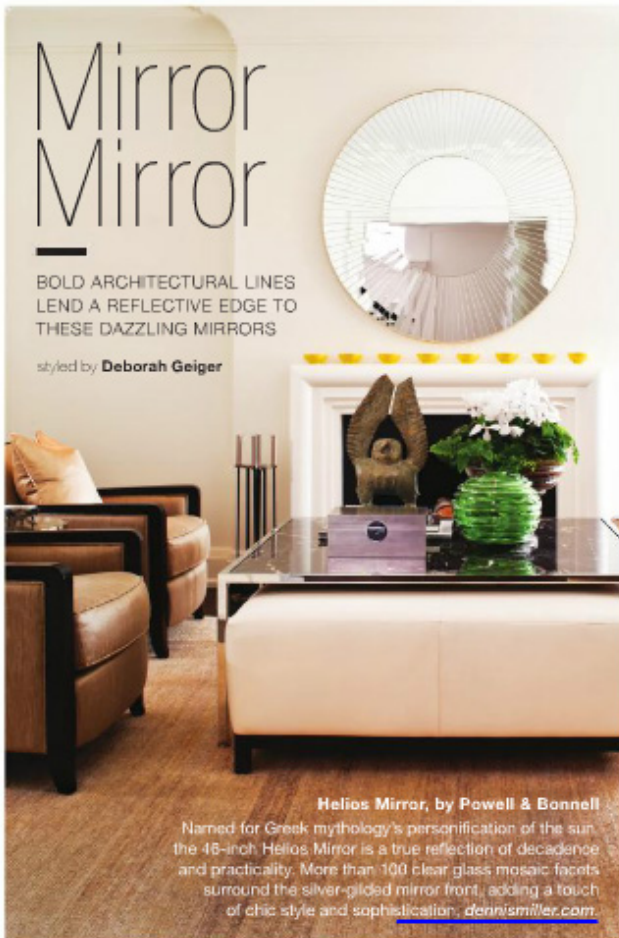

SIX EYE-CATCHING DESIGNER RESORTS

+ LUXURY INTERIORS • TRAVEL • REAL ESTATE • STYLE

Mirror Mirror

BOLD ARCHITECTURAL LINES
LEND A REFLECTIVE EDGE TO
THESE DAZZLING MIRRORS

styled by **Deborah Geiger**

Helios Mirror, by Powell & Bonnell

Named for Greek mythology's personification of the sun, the 46-inch Helios Mirror is a true reflection of decadence and practicality. More than 100 clear glass mosaic facets surround the silver-gilded mirror front, adding a touch of chic style and sophistication. dennismiller.com

Round Palladian Mirror, by Restoration Hardware

Classic 17th century Palladian architecture inspires this fabulous mirror, featuring a polished circular design surrounded by contrasting rust-colored patina glass panes. Available in three sizes (48, 60 and 72 inches), it will harmonize with an array of ocean home decors. restorationhardware.com

Whitley Wall Mirror, by Ren-Wil

The modern, high-style composition of the Whitley Mirror, a 36 x 24-inch rectangular design framed by small, polished square mirrors, is ideal for an entrance or hallway. Adding visual interest and a fresh, contemporary flair has never been so easy. renwil.com